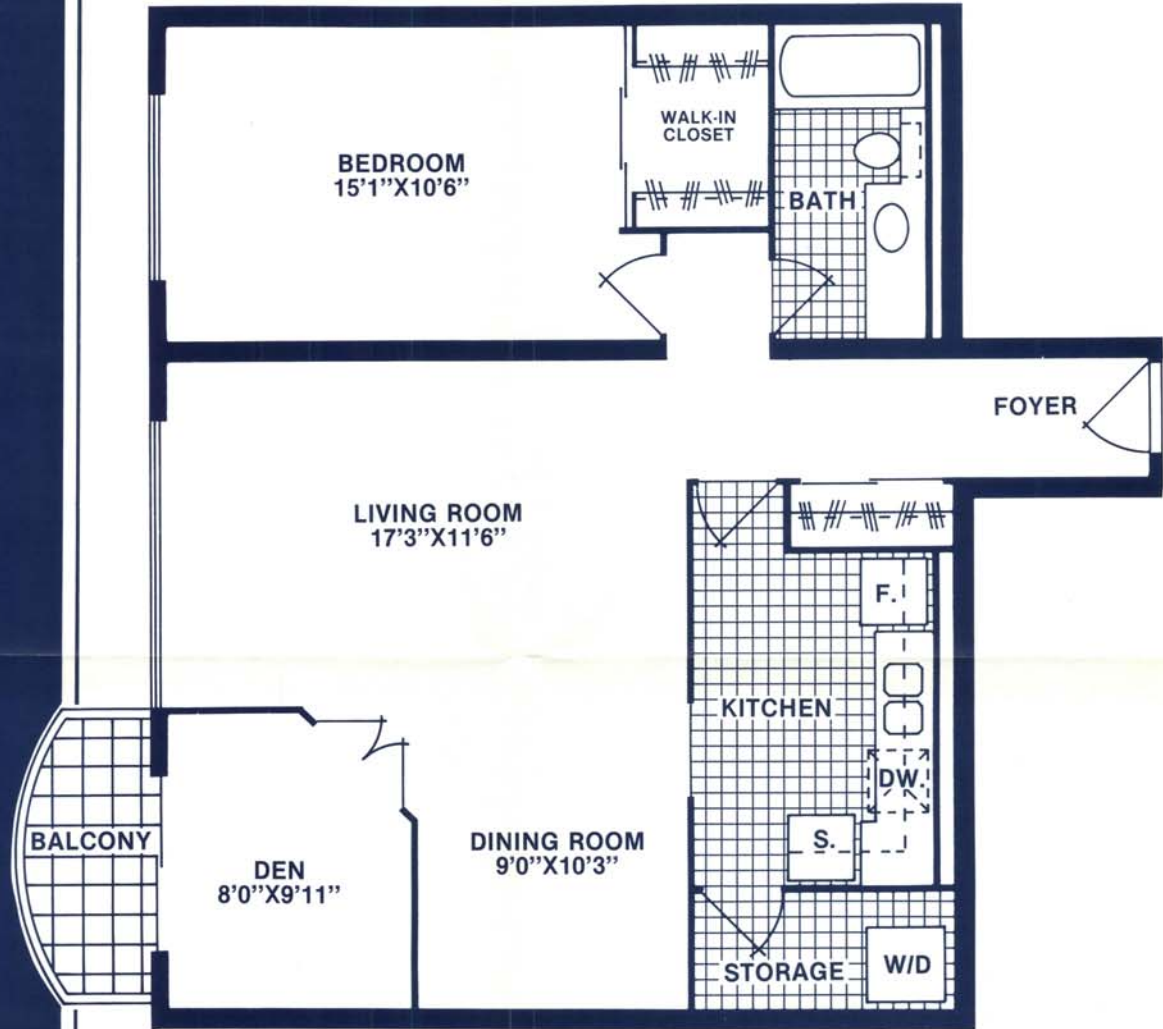

Suite D

1 Bedroom,
1 Bath & Den
934 SQ. FT.