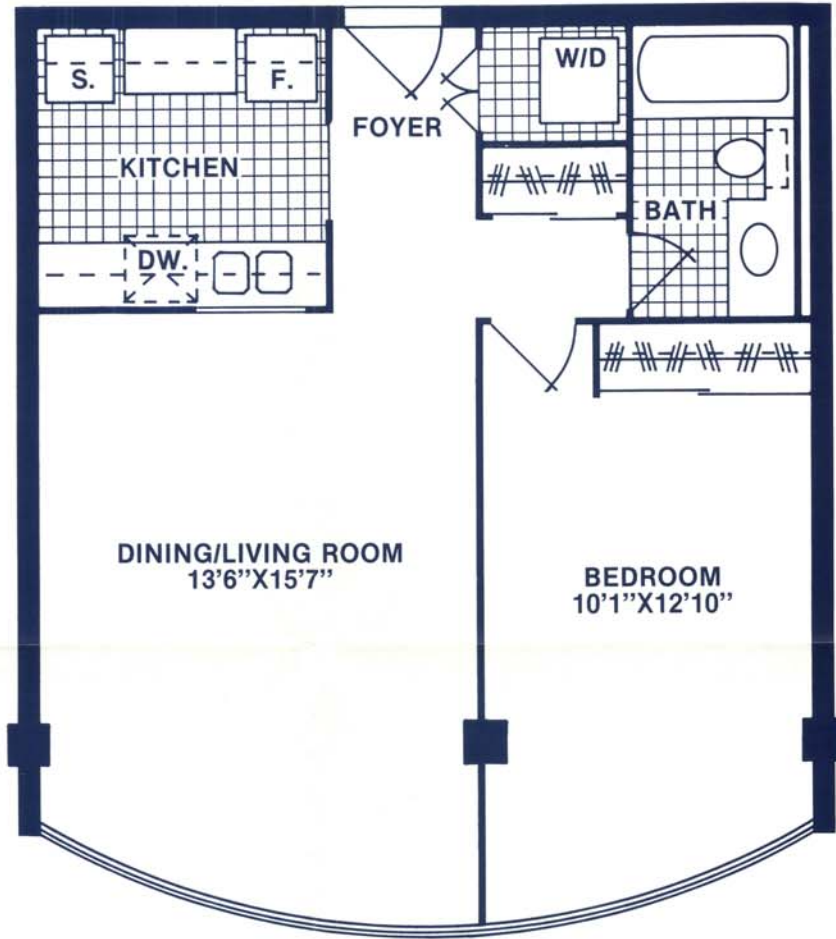

Suite A1

1 Bedroom,
1 Bath
658 SQ. FT.