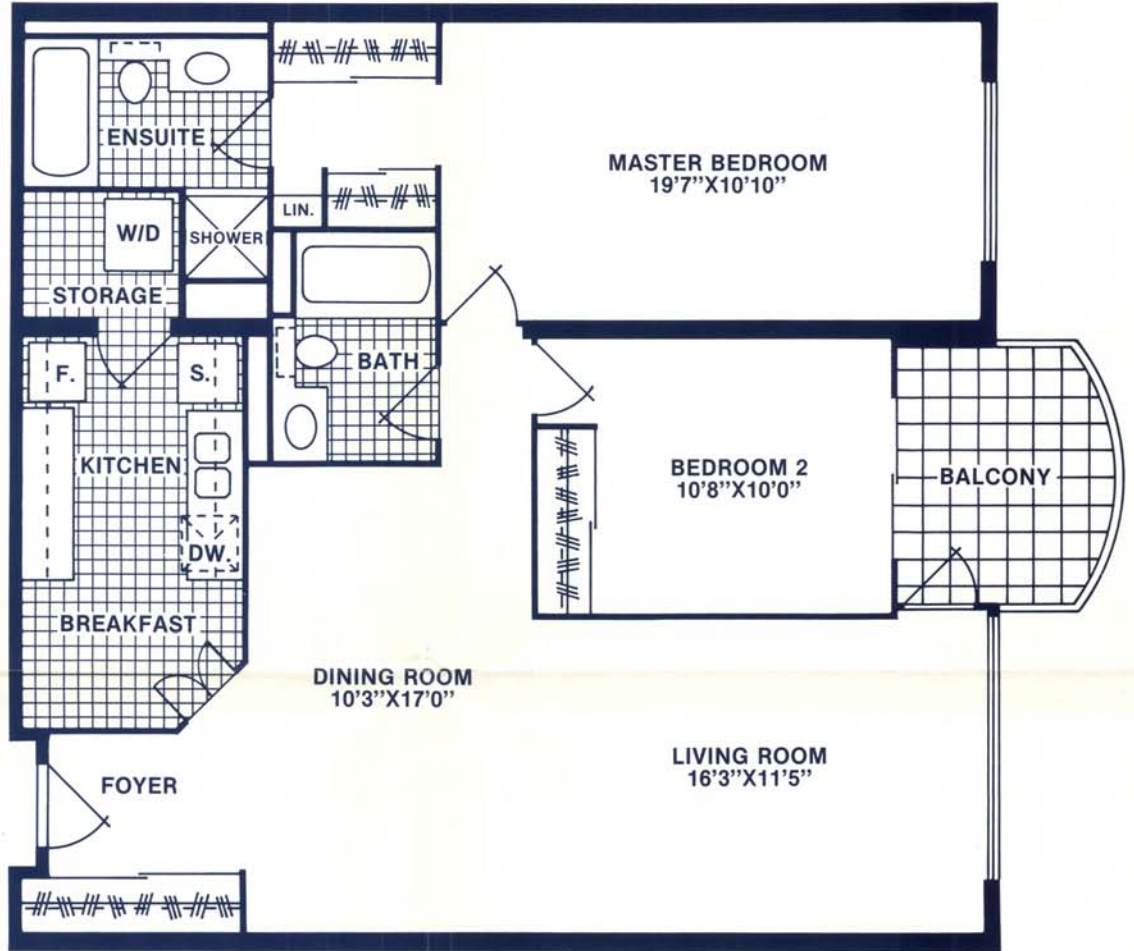

Suite E

2 Bedroom,
2 Bath
1155 SQ. FT.