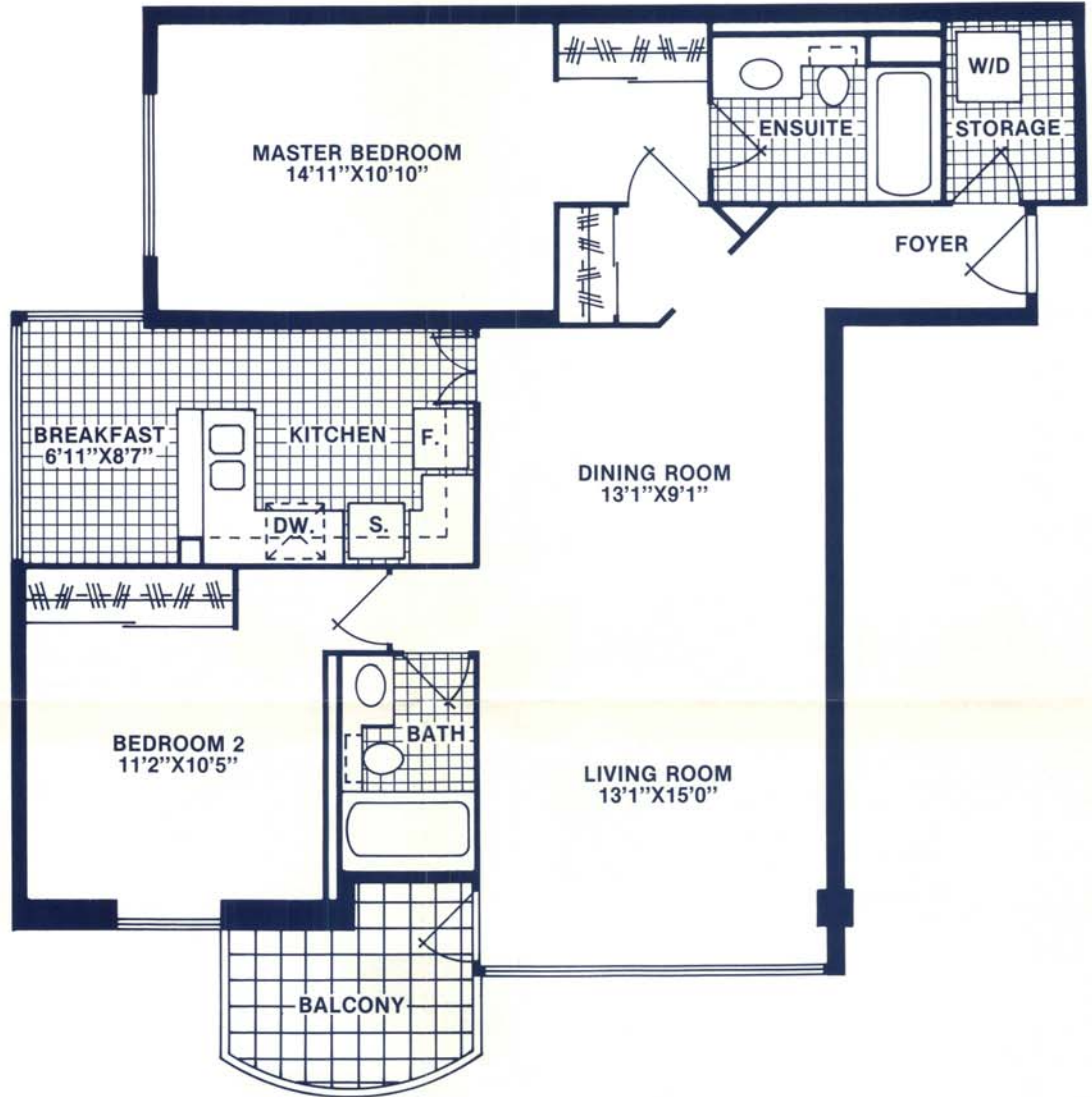

Suite

A

2 Bedroom,
2 Bath
1123 SQ. FT.