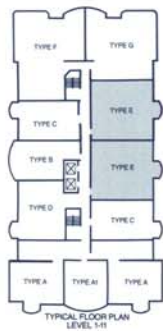

Suite E

2 Bedroom,
2 Bath
1155 SQ. FT.